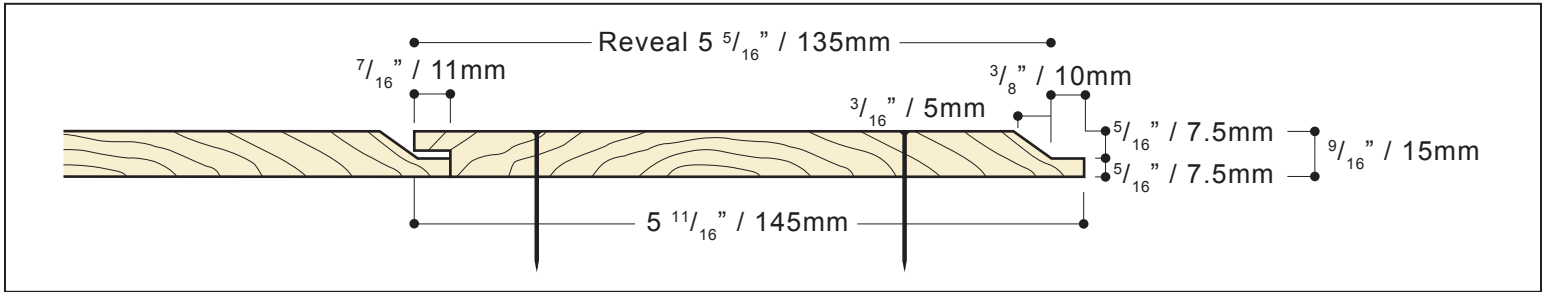

STANDARD SUYAKI 1X6 SHIPLAP DIMENSIONS

6 inches (150mm) nominal width

145 ¹¹/₁₆ inches (3700mm) actual lengths

STANDARD SUYAKI 1X6 SQUARE EDGE DIMENSIONS

5 ¹¹/₁₆ inches (145mm) actual width

145 ¹¹/₁₆ inches (3700mm) actual lengths

STANDARD SUYAKI 1X8 SQUARE EDGE DIMENSIONS

7 ¹¹/₁₆ inches (195mm) actual width

145 ¹¹/₁₆ inches (3700mm) actual lengths

*Dimensional shrinkage after manufacture is possible due to being a solid-sawn wood product.