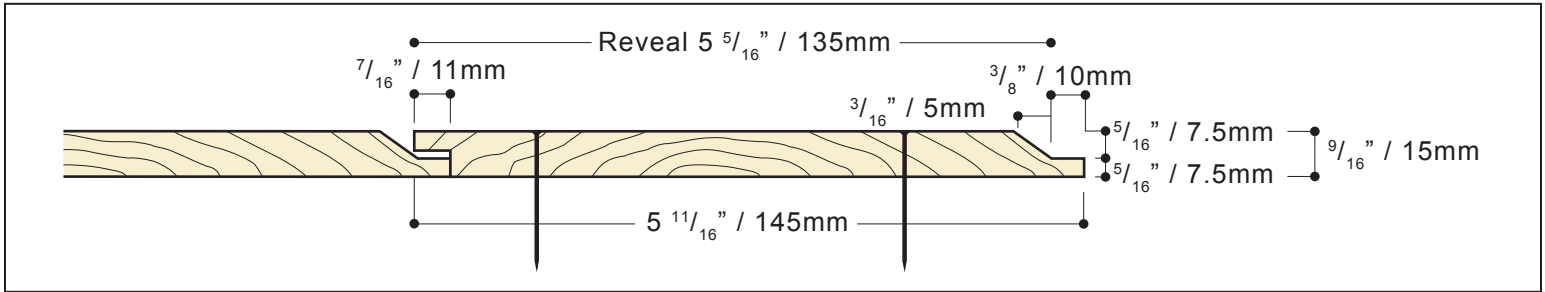

STANDARD PIKA-PIKA 1X6 SHIPLAP DIMENSIONS

6 inches (150mm) nominal width

145 ¹¹/₁₆ inches (3700mm) actual lengths

STANDARD PIKA-PIKA 1X4 SQUARE EDGE DIMENSIONS

3 ¹/₂ inches (89mm) actual width

145 ¹¹/₁₆ inches (3700mm) actual lengths

STANDARD PIKA-PIKA 1X6 SQUARE EDGE DIMENSIONS

5 ¹¹/₁₆ inches (145mm) actual width

145 ¹¹/₁₆ inches (3700mm) actual lengths

STANDARD PIKA-PIKA 1X8 SQUARE EDGE DIMENSIONS

7 ¹¹/₁₆ inches (195mm) actual width

145 ¹¹/₁₆ inches (3700mm) actual lengths

*Dimensional shrinkage after manufacture is possible due to being a solid-sawn wood product.