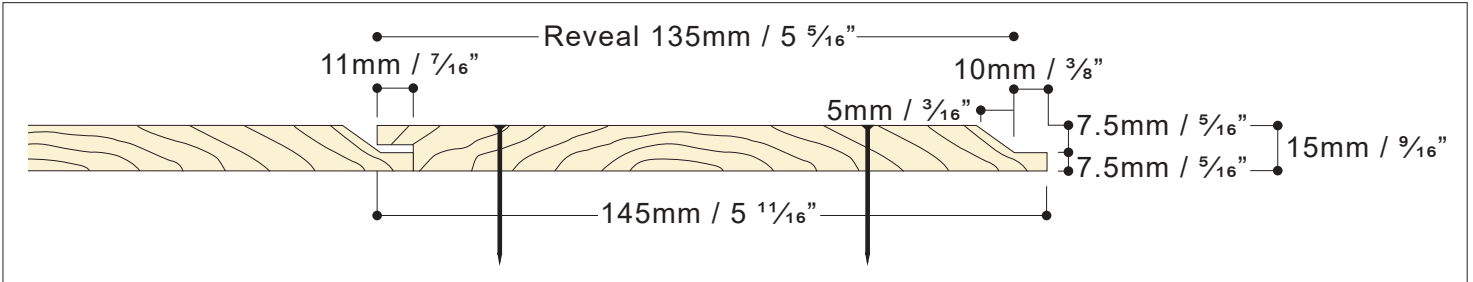

STANDARD PIKA-PIKA 1X6 SHIPLAP DIMENSIONS

- 150mm (6 inches) nominal width
- 3700mm (145 11/16 inches) actual lengths

※ Dimensional shrinkage after manufacture is possible due to being a solid-sawn wood product.

STANDARD PIKA-PIKA 1X4 SQUARE EDGE DIMENSIONS

- 89mm (3 1/2 inches) actual width
- 3700mm (145 11/16 inches) actual lengths

※ Dimensional shrinkage after manufacture is possible due to being a solid-sawn wood product.