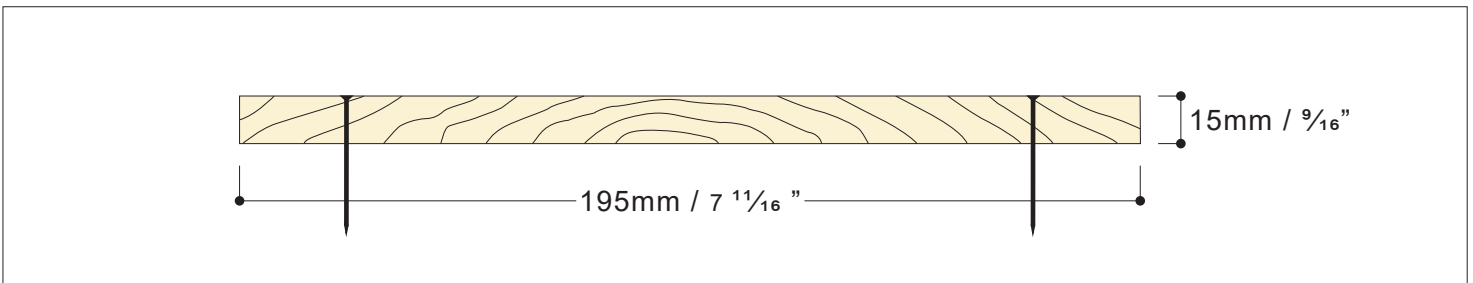

STANDARD GENDAI 1X6 SHIPLAP DIMENSIONS

- 150mm (6 inches) nominal width
- 3700mm (145 1¹/₁₆ inches) actual lengths

STANDARD GENDAI 1X4 SQUARE EDGE DIMENSIONS

- 89mm (3 1¹/₂ inches) actual width
- 3700mm (145 1¹/₁₆ inches) actual lengths

STANDARD GENDAI 1X8 SQUARE EDGE DIMENSIONS

- 195mm (7 1¹/₁₆ inches) actual width
- 3700mm (145 1¹/₁₆ inches) actual lengths

※ Dimensional shrinkage after manufacture is possible due to being a solid-sawn wood product.