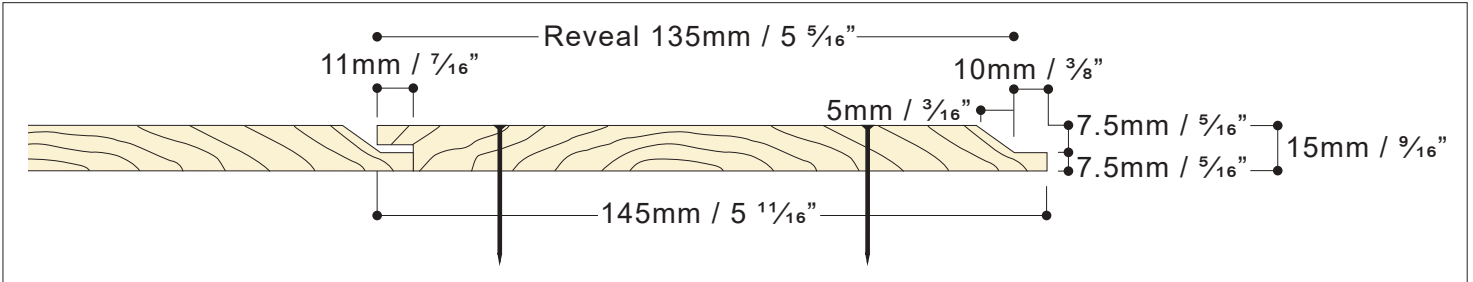

STANDARD GENDAI 1X6 SHIPLAP DIMENSIONS

- 150mm (6 inches) nominal width
- 3700mm (145 1¹/₁₆ inches) actual lengths

STANDARD GENDAI 1X4 SQUARE EDGE DIMENSIONS

- 89mm (3 1¹/₂ inches) actual width
- 3700mm (145 1¹/₁₆ inches) actual lengths

STANDARD GENDAI 1X8 SQUARE EDGE DIMENSIONS

- 195mm (7 1¹/₁₆ inches) actual width
- 3700mm (145 1¹/₁₆ inches) actual lengths

※ Dimensional shrinkage after manufacture is possible due to being a solid-sawn wood product.